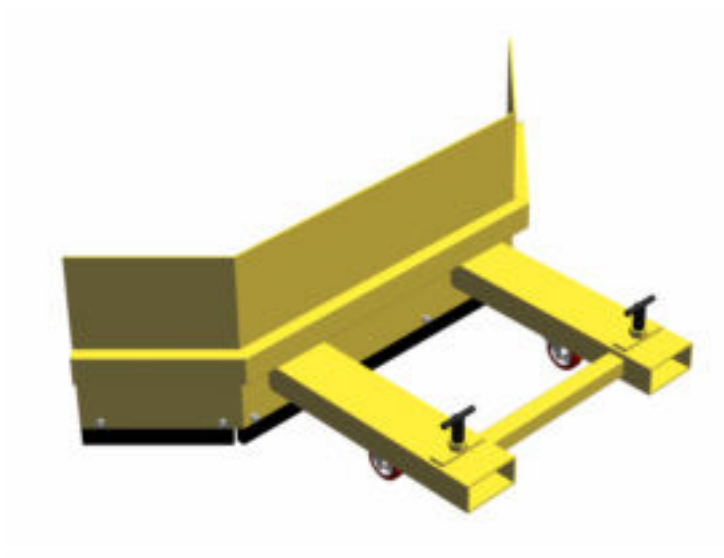

DUIROLIFT

YARD SCRAPER

Features

- Painted bright yellow for safety*
- Angled end wings to prevent rubbish from spilling out past the sides*
- Rubber Blade insert*
- Thumb screws for safe attachment to the fork truck*

Model : DL-24

The Yard Scraper attachment is suitable for a variety of scraping applications - cleaning warehouse floors, exhibition halls, car parks and yards etc.

Part Number :	DL24-FMYS-1200	DL24-FMYS-1500	DL24-FMYS-1800
Blade Width (mm)	1250	1500	1800
Max Fork Size (mm)	140 x 50	140 x 50	140 x 50
Fork Spread (mm)	780	780	780
Price	£ 667.20	£ 694.80	£ 742.80