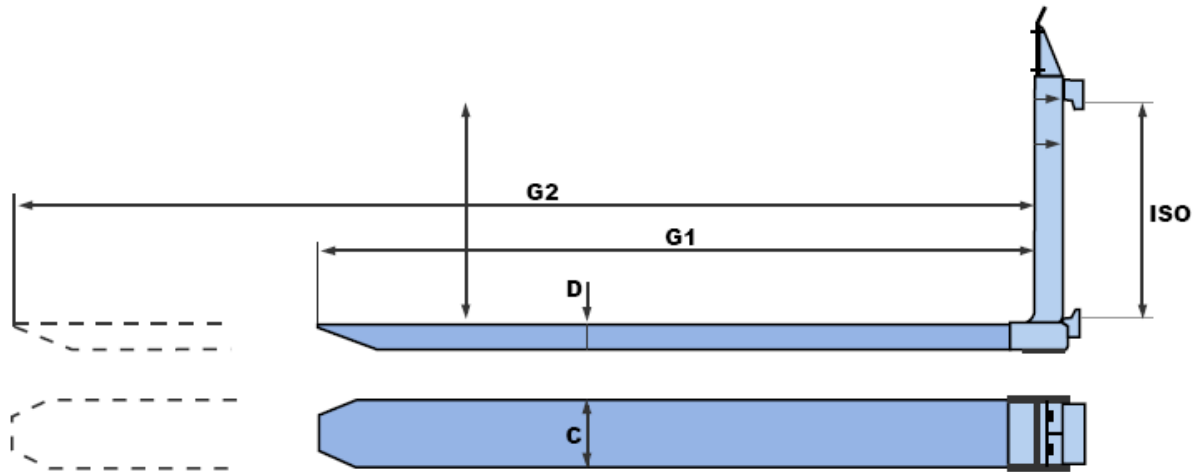

DUROLIFT

HYDRAULIC EXTENDING FORKS - PRODUCT RANGE

Model Number	Capacity at 500mm Load Centre	Section Size (Outer-fork) (C x D)	Closed	Open	Centre of Gravity		Weight Kg Per pair	ISO / FEM Mounting	Price (£)
			Length G1	Length G2	Open	Closed			
DL21-HEF02-1070/1770	3000kg	165x65mm	1070mm	1770mm	460mm	285mm	181	2A	2100
DL21-HEF02-1220/2020	3000kg	165x65mm	1220mm	2020mm	560mm	360mm	198	2A	2200
DL21-HEF02-1350/2350	3000kg	165x65mm	1350mm	2350mm	675mm	425mm	214	2A	2300
DL21-HEF02-1600/2600	3000kg	165x65mm	1600mm	2600mm	800mm	550mm	246	2A	2400
DL21-HEF03-1070/1770	4500kg	165x65mm	1070mm	1770mm	400mm	225mm	192	3A	2400
DL21-HEF03-1220/2020	4500kg	165x65mm	1220mm	2020mm	500mm	300mm	209	3A	2400
DL21-HEF03-1350/2350	4500kg	165x65mm	1350mm	2350mm	615mm	365mm	225	3A	2500
DL21-HEF03-1600/2600	4500kg	165x65mm	1600mm	2600mm	740mm	490mm	257	3A	2600
DL21-HEF03SP-1070/1770	3000/4500kg	165x65mm	1070mm	1770mm	TBC	TBC	TBC based on final dimensions	Class 2&3 special Drop	T.B.A.
DL21-HEF03SP-1220/2020	3000/4500kg	165x65mm	1220mm	2020mm	TBC	TBC	TBC based on final dimensions	Class 2&3 special Drop	T.B.A.
DL21-HEF03SP-1350/2350	3000/4500kg	165x65mm	1350mm	2350mm	TBC	TBC	TBC based on final dimensions	Class 2&3 special Drop	T.B.A.
DL21-HEF03SP-1600/2600	3000/4500kg	165x65mm	1600mm	2600mm	TBC	TBC	TBC based on final dimensions	Class 2&3 special Drop	T.B.A.
DL21-HEF04-1070/1770	8000kg	220x75mm	1070mm	1770mm	TBC	TBC	TBC based on final dimensions	Class 4 A/B & Special Drop	T.B.A.
DL21-HEF04-1220/2020	8000kg	220x75mm	1220mm	2020mm	TBC	TBC	TBC based on final dimensions	Class 4 A/B & Special Drop	T.B.A.
DL21-HEF04-1350/2350	8000kg	220x75mm	1350mm	2350mm	TBC	TBC	TBC based on final dimensions	Class 4 A/B & Special Drop	T.B.A.
DL21-HEF04-1600/2600	8000kg	220x75mm	1600mm	2600mm	TBC	TBC	TBC based on final dimensions	Class 4 A/B & Special Drop	T.B.A.